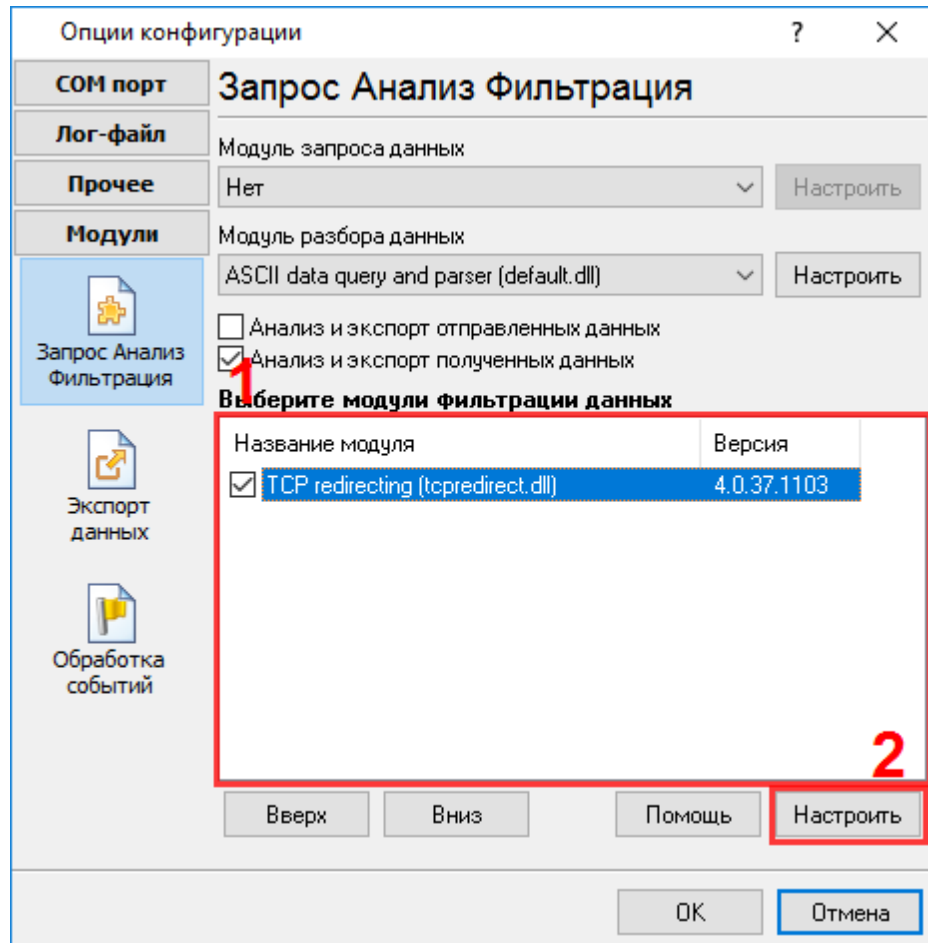

32-x 64-x

5 MB

(), Advanced Serial Data Logger.

Microsoft Vista

Program Files,

- 1.
- 2.
3. Windows Vista

Google.

3

TCP redirecting

1. (, Advanced Serial Data Logger),
2. ;
3. ;
4. Windows;

5.

.1-2.

.1.

4

Plug-in -

Advanced Serial Data Logger