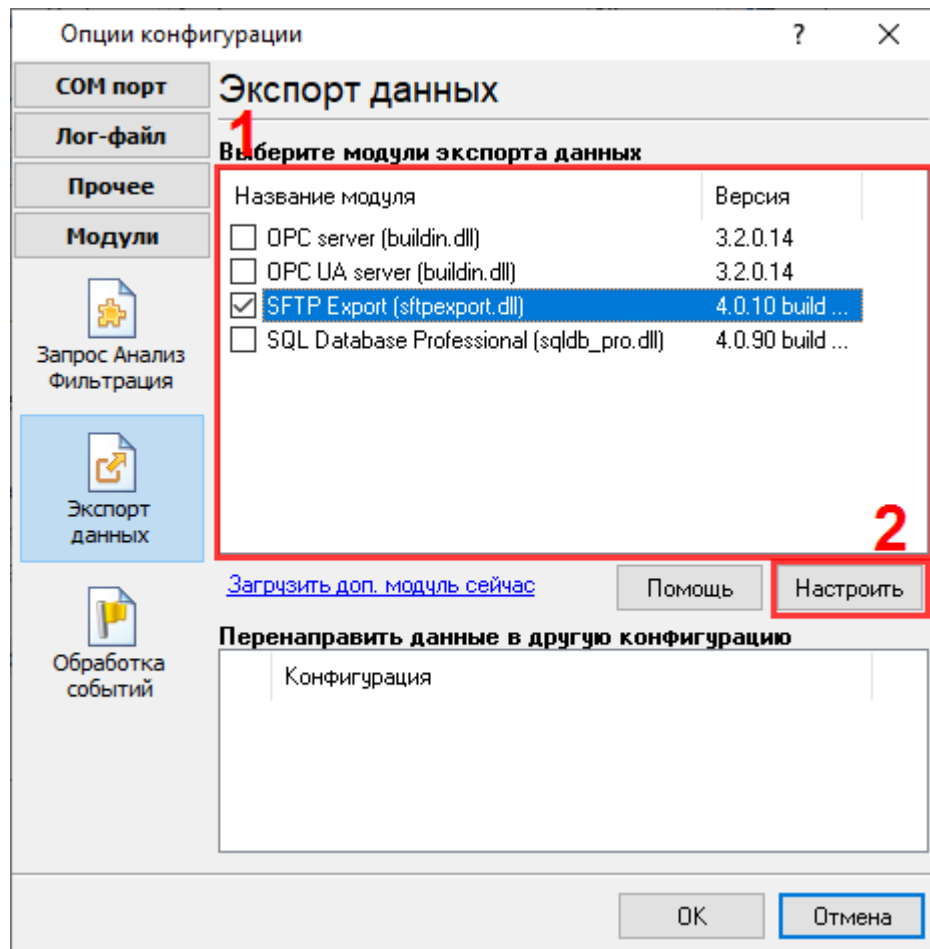

## SFTP Export

1. ( , Advanced Serial Data Logger), ;

2. ;

3. Windows;

4. " ";

5. " ".

. 1-2.

.1.