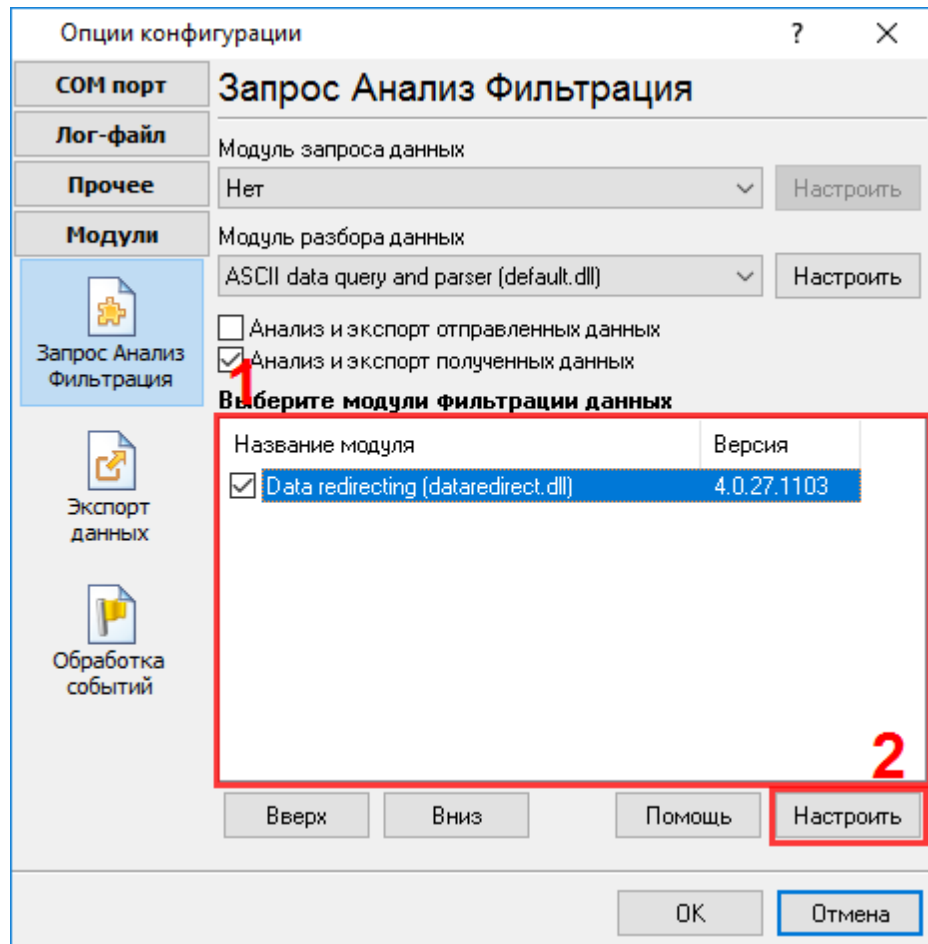

5.

.1-2.

.1.

4

Plug-in -

Advanced Serial Data Logger