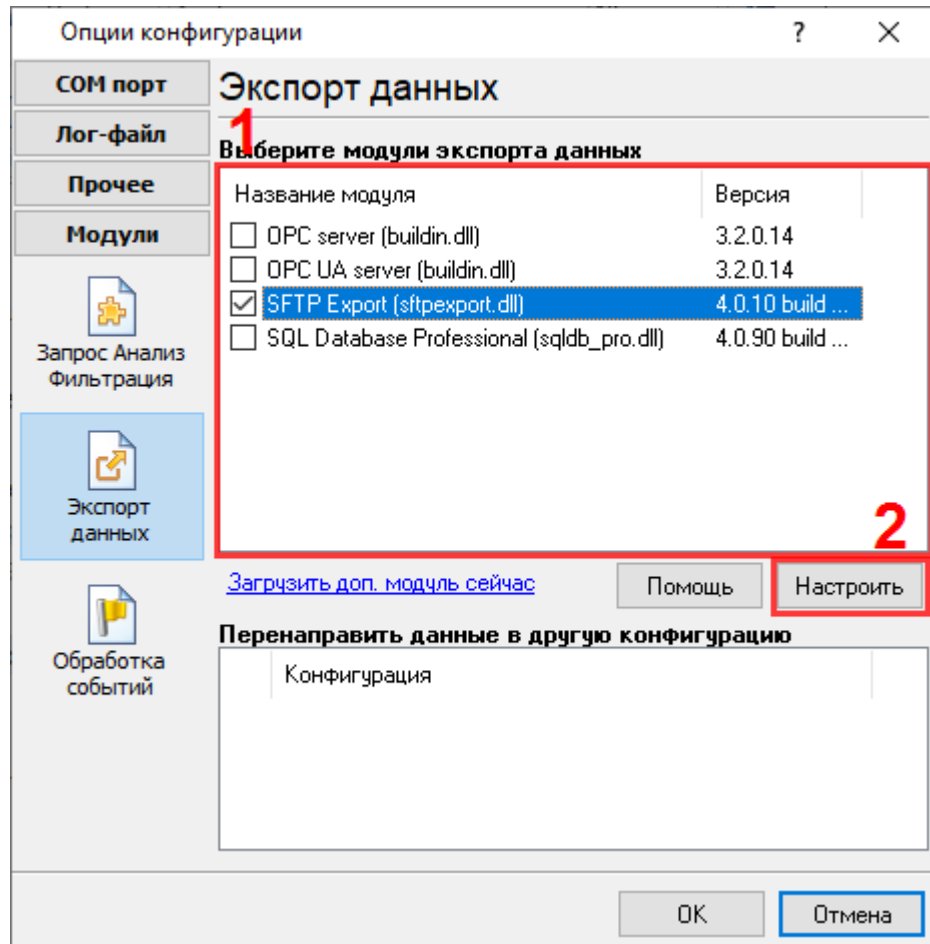

1. (, Advanced Serial Data Logger),

2. ;

3. ,

Windows;

4. " ";

5. " ".

.1-2.

.1.