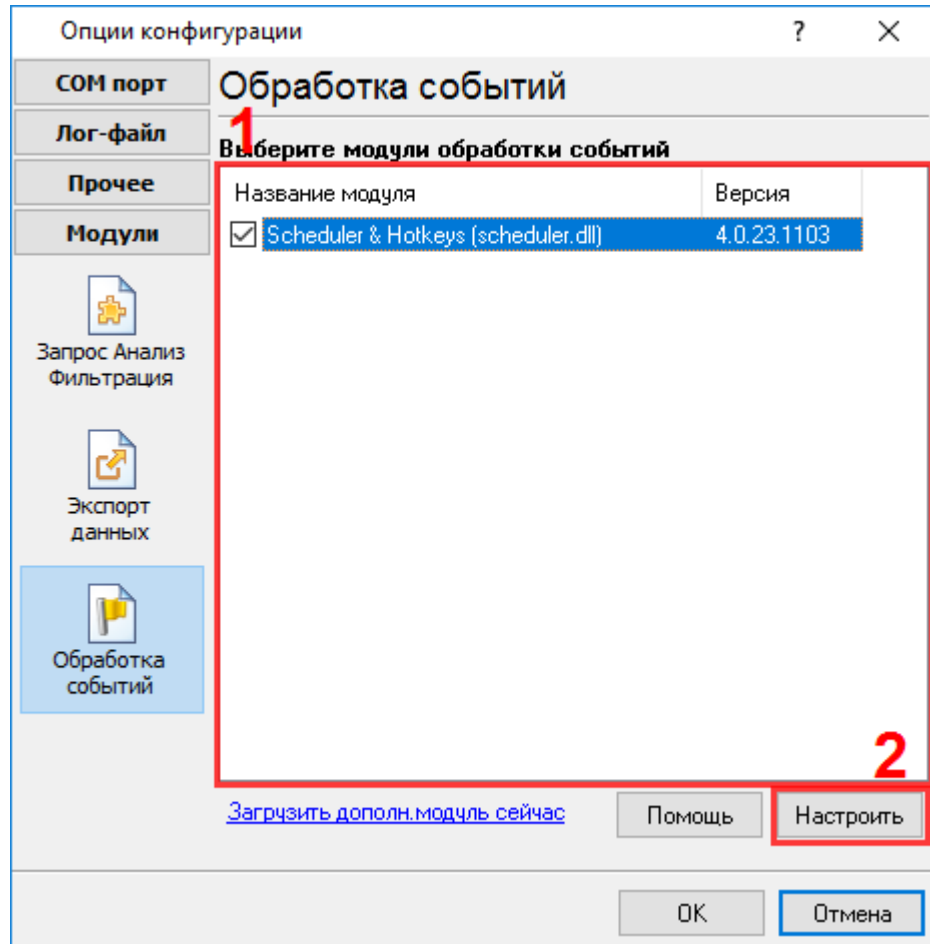

5.

.1-2.

4

Plug-in -

Advanced Serial Data Logger