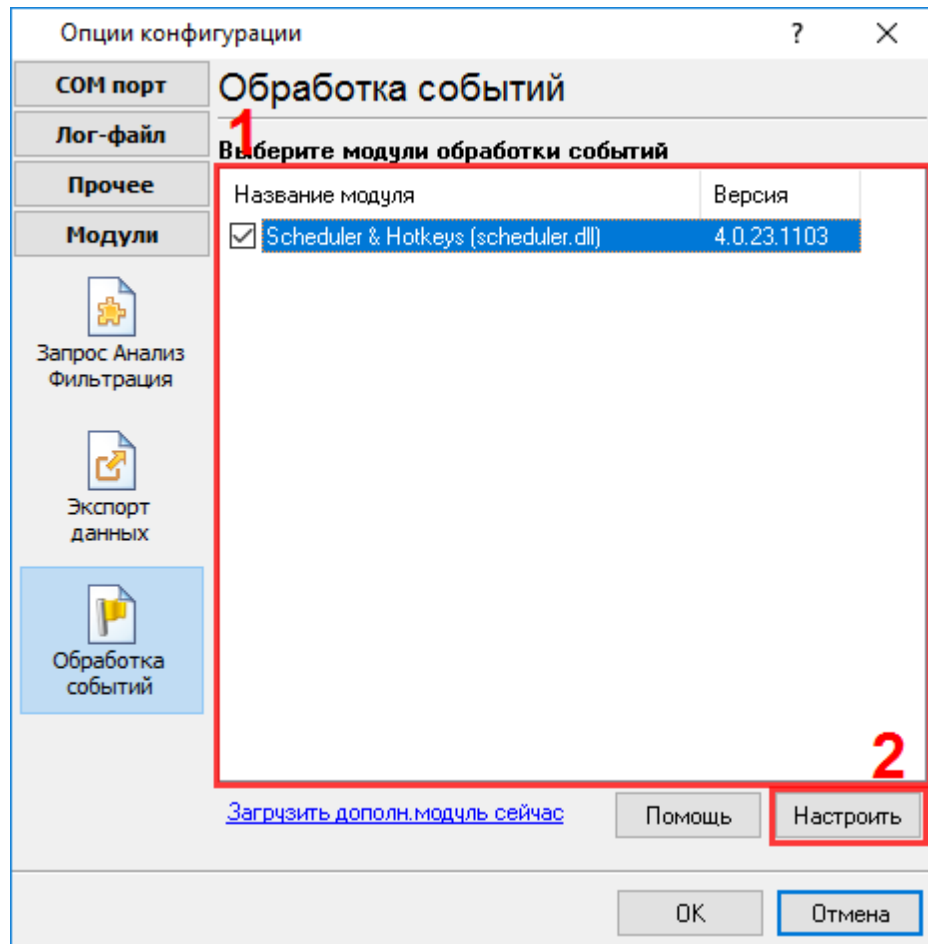

5.

.1-2.

4

Plug-in -

Advanced Serial Data Logger