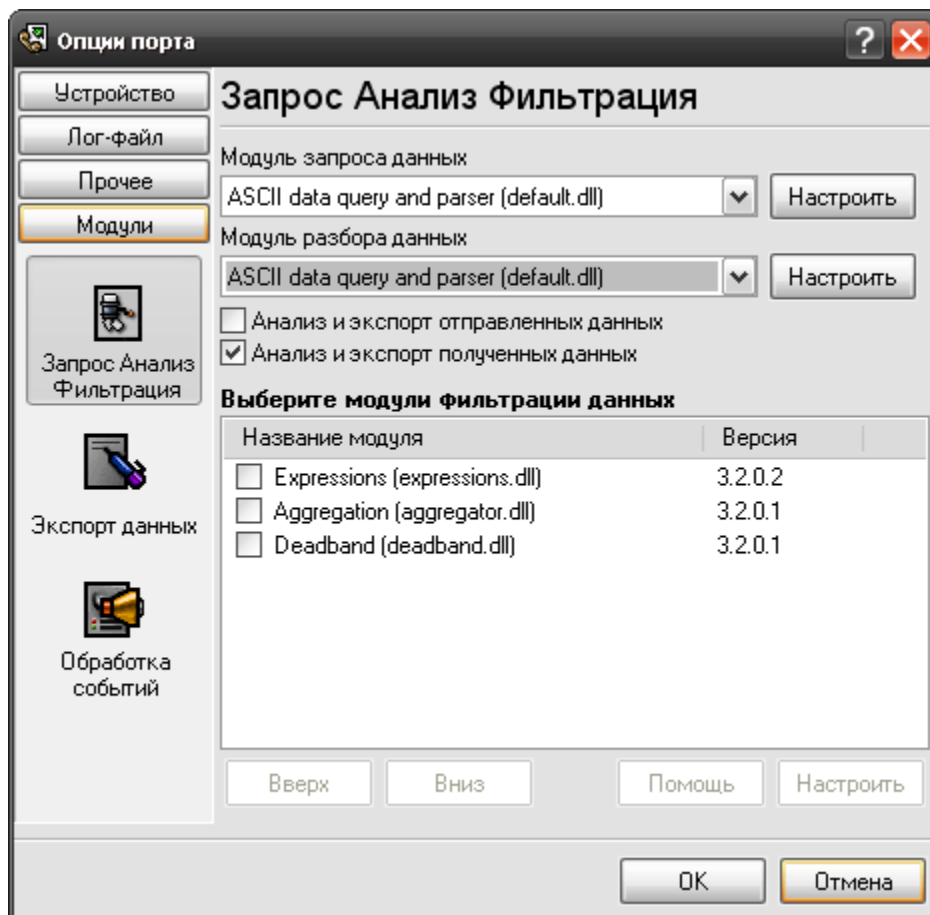

1. (, Advanced Serial Data Logger),

2. ;

3. Windows;

4. " " ;

5. " " ;

.1-2.

" "

" " - " "