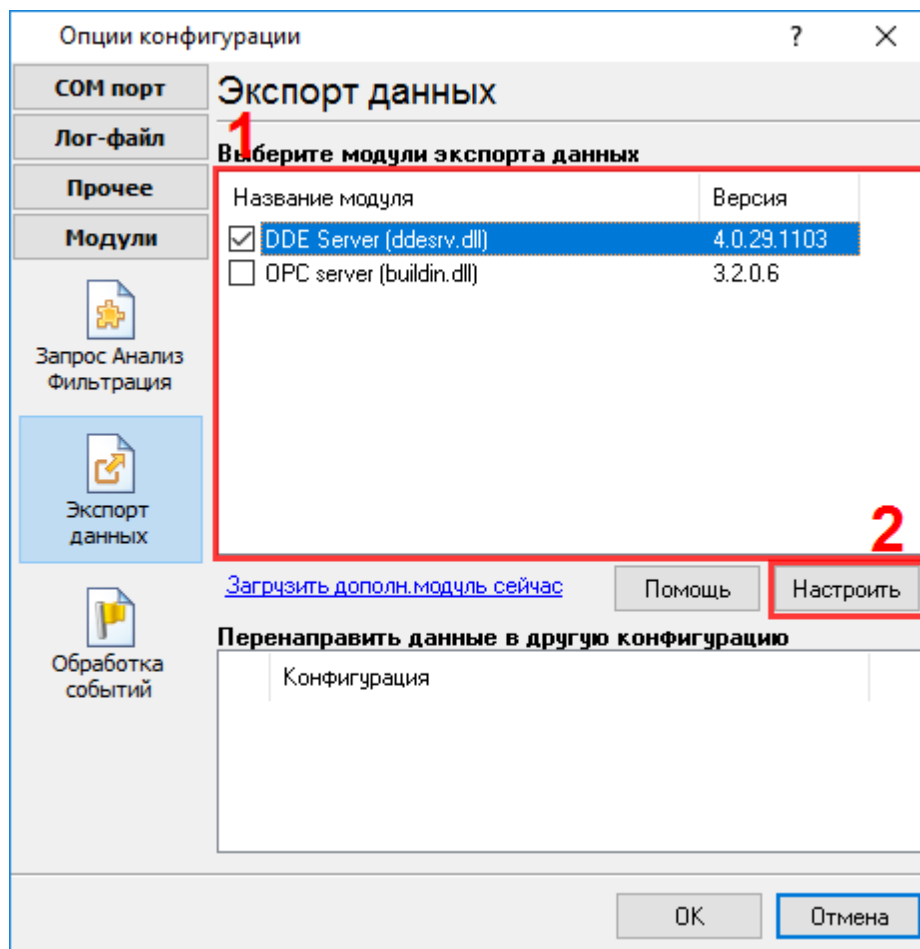

.1.

4

Plug-in -

Advanced Serial Data Logger